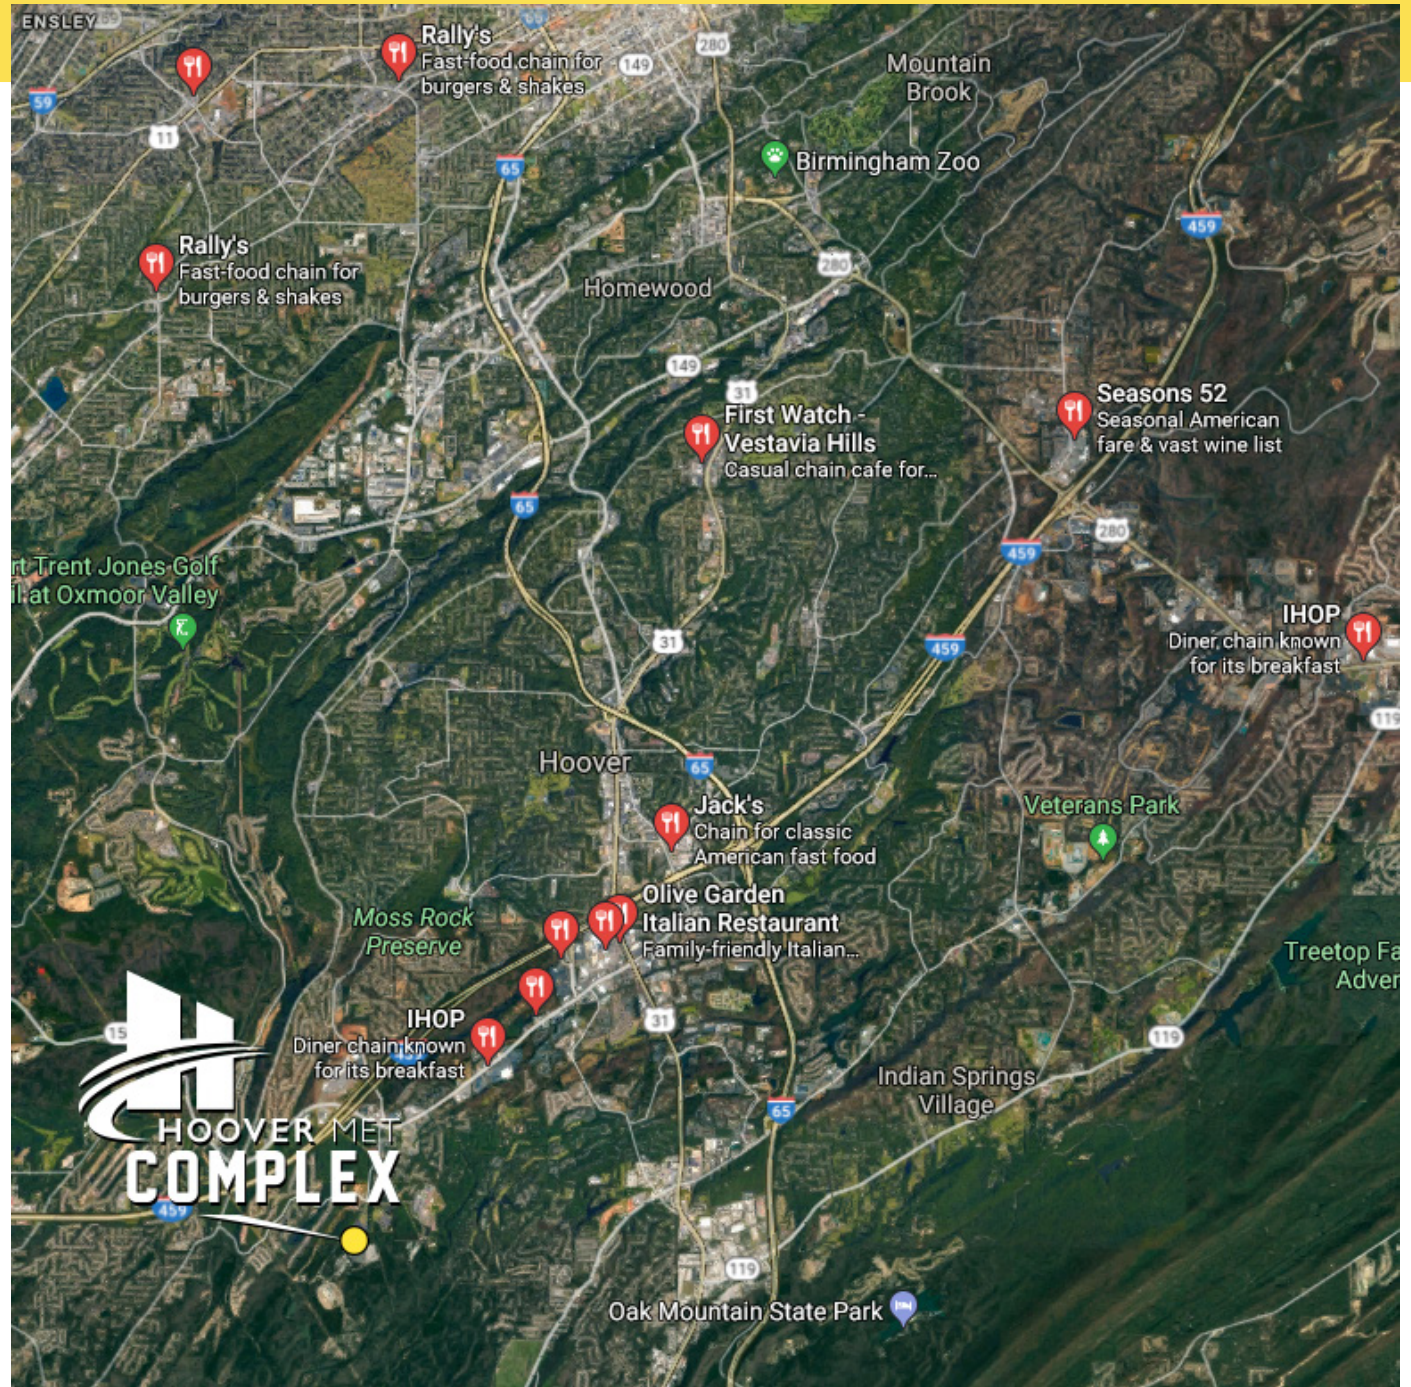

4.0 ★★★★★ (189)

\$ · Chicken Wings · 2772 John Hawkins Pkwy #100

Sports-bar chain serving American fare
Open until 12:00 AM

Chick-fil-A

4.3 ★★★★★ (101)

\$ · Fast Food · 5658 Grove Blvd

Fast-food chain for chicken sandwiches
Open until 9:00 PM

Baumhower's Restaurant

4.2 ★★★★★ (126)

American · 4445 Creekside Ave

Sports-themed American eatery
Open until 10:00 PM

Beef 'O' Brady's

4.2 ★★★★★ (129)

\$ · Restaurant · 4300 Helena Rd

Family-friendly sports pub & grill chain
Open until 11:00 PM

Ruby Tuesday

3.7 ★★★★★ (169)

\$\$ · American · 808 Academy Dr

Chain with casual American fare & drinks
Open until 10:00 PM

Whataburger

4.2 ★★★★★ (131)

\$ · Restaurant · 16064 US-280

Fast-food chain for stacked burgers